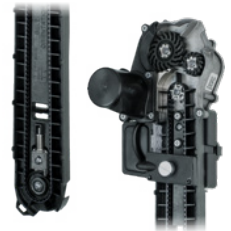

# PRECISION DECISION

NO MATTER WHAT YOU CHOOSE, YOU SAVE.

**JUNE 1<sup>st</sup> - SEPTEMBER 30<sup>th</sup>**

**vDrive**  
Electric Drive

**DeltaForce**  
Automated downforce control

**SpeedTube**  
High speed system

**\$50**

per row rebate

When you purchase 1 vDrive, DeltaForce, or SpeedTube

**\$150**

per row rebate

When you purchase 2 vDrive, DeltaForce, or SpeedTube

**\$200**

per row rebate

When you purchase 3 vDrive, DeltaForce, or SpeedTube

**\$1,000 cash back**

when you purchase a new Gen 3 20|20

Special financing options are available, with the best rates earlier in the summer.

**ADDITIONAL AGGRESSIVE DISCOUNTS FROM CVA.  
CONTACT US FOR MORE INFORMATION ON THESE ADDITIONAL  
DISCOUNTS, AND COMPETITIVE FINANCING OPTIONS.**